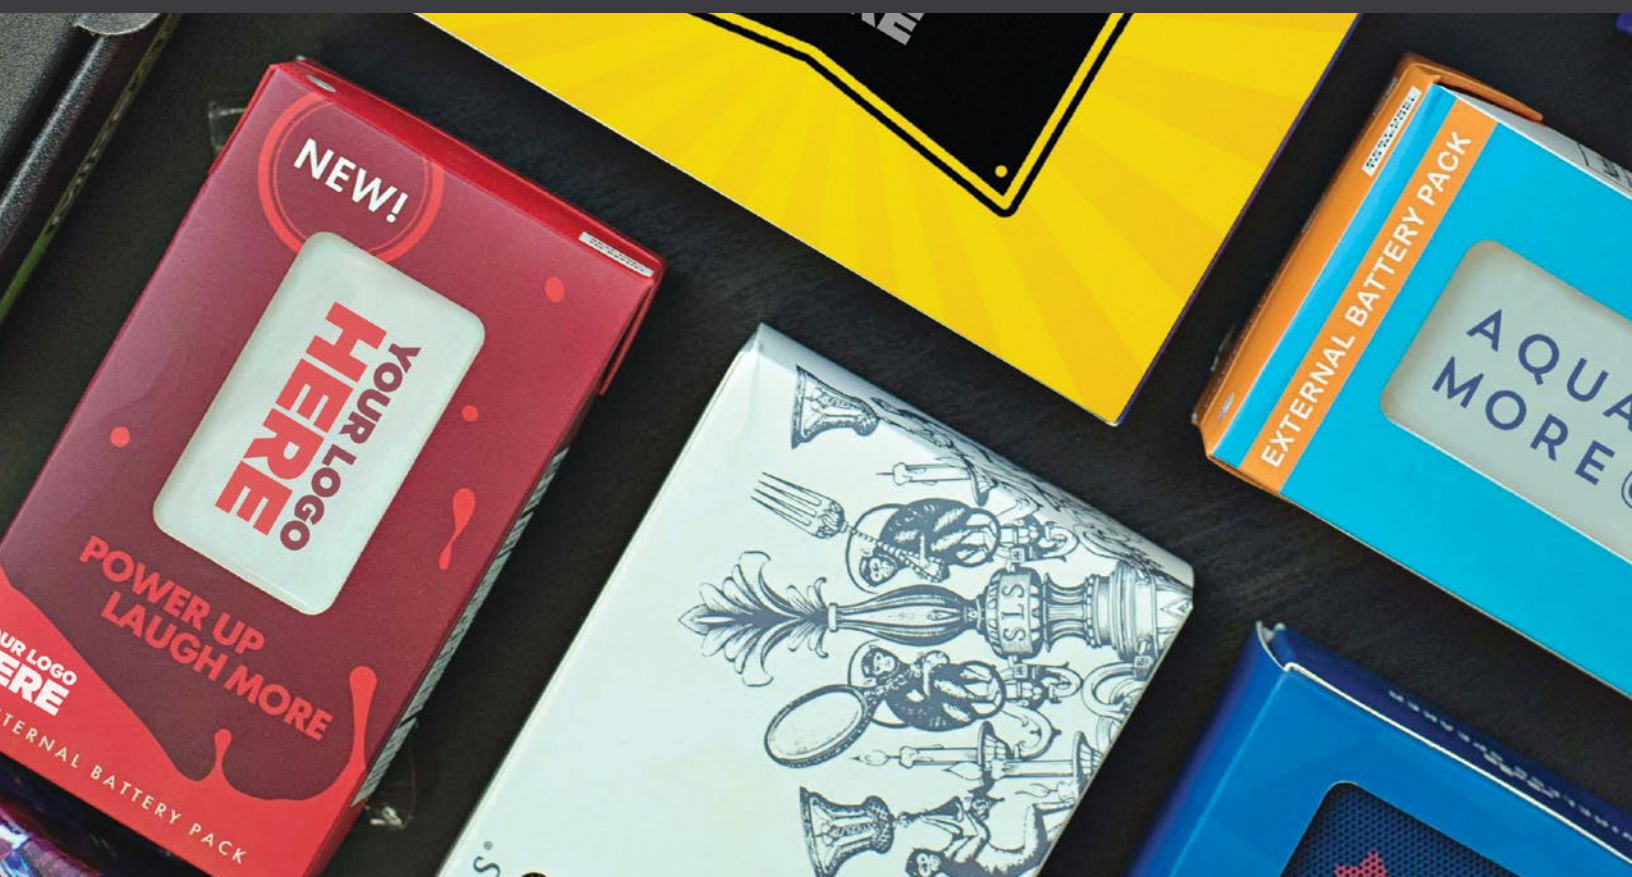

ORIGAUDIO CUSTOM PACKAGING