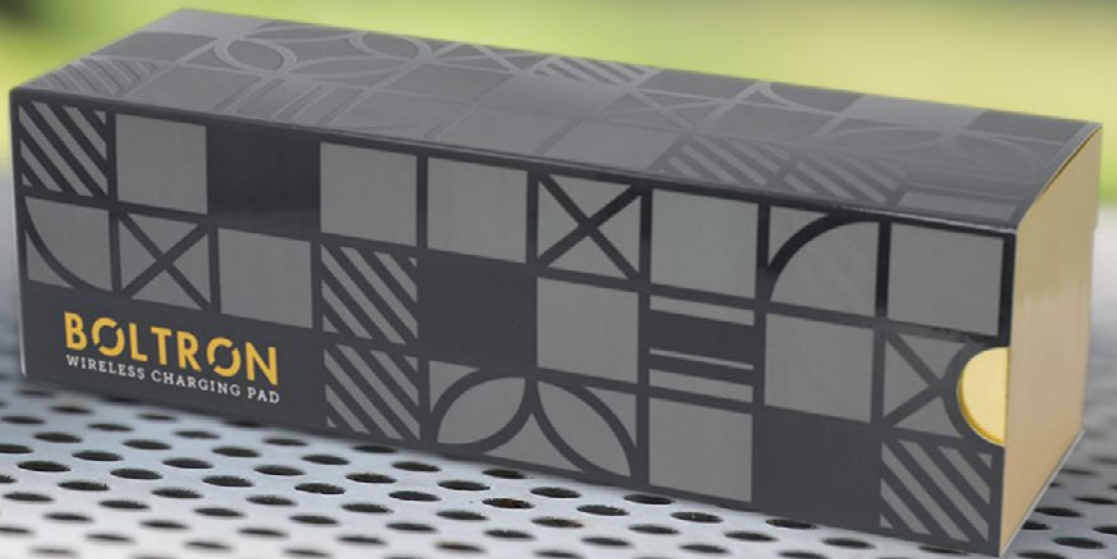

PRODUCED BY

OR2902

BOLTRON™

\ WIRELESS CHARGING PAD \

CUSTOM PACKAGING

PRICING

Set-Up Charge: \$487.50 (G)

QTY.	100	250	500
PRICE	\$6.90 (G)	\$6.50 (G)	\$5.28 (G)